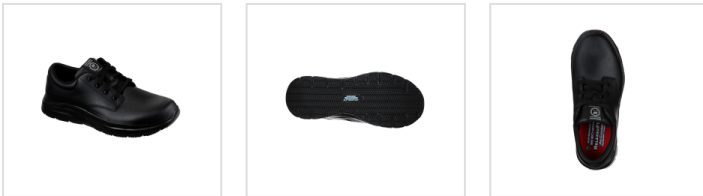

SKECHERS

Fourche Work Shoe

Art nr: 1000442

Previous art. nr: 40011001

Supplier art.nr. 77513

Men's model from Skechers is excellent as a professional shoe. The upper is in smooth soft leather with a padded tongue and heel. Reinforced seams and a very light and flexible EVA midsole provides low weight. Skechers Air Cooled Memory Foam insole is comfortable and cushioning. Non-slip and oil-resistant rubber outsole. Relaxed fit - spacious fit. ENISO 20347:2012 OBFO SRC

Information

Material	Upper material 1: Leather Lining 1: Textile Outsole material 1: Rubber
Sizes	40, 41, 42, 43, 44, 45, 46, 47,5

Black
001

Attributes

Lacing	Classic
Fit	Wide
Classification	ENISO 20347
Insole	Air Cooled Memory Foam
Safety rating	OB
Slip resistance	SRC
FO - Fuel and oil resistant	Yes